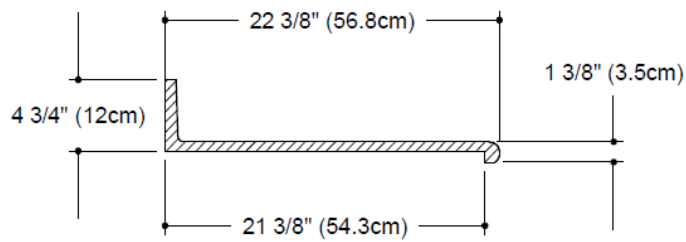

22" x 146" Bullnose Edge with Integral Backsplash

TYPICAL SECTION THROUGH THE DECK  
SCALE 1' = 10"

Please Note:  
Dimensions shown are MOLD  
dimensions.  
Cast dimensions will be less.